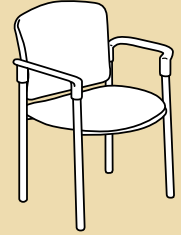

Seating

Pagoda®

HON®

Smart now. Smarter later.

The anywhere chair.

Pagoda has long been one of The HON Company's most popular seating choices because it goes just about anywhere – reception, training, hospitality, healthcare...it even works well as an office guest chair. Pagoda stacks too – even when specified with arms and casters. And a new counter-height stool raises Pagoda's versatility yet another level.

800-833-3964
www.hon.com

Stacking chair or stool, fabric or wood back, arms or armless, casters or glides – Pagoda can be whatever you want it to be.

**Stacking Chair
w/arms**
4071

**Stacking Chair
w/wood back and arms**
4091