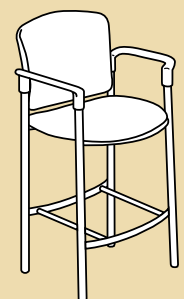

Seating

Pagoda®

HON®

Smart now. Smarter later.

The anywhere chair.

Pagoda has long been one of The HON Company's most popular seating choices because it goes just about anywhere – reception, training, hospitality, healthcare...it even works well as an office guest chair. Pagoda stacks too – even when specified with arms and casters. And a new counter-height stool raises Pagoda's versatility yet another level.

800-833-3964
www.hon.com

Stacking chair or stool, fabric or wood back, arms or armless, casters or glides – Pagoda can be whatever you want it to be.

**Stacking Chair
w/arms**
4071

**Stacking Chair
w/wood back and arms**
4091

**Stacking Chair
w/o arms**
4073

**Mobile Stacking Chair
w/arms**
4075

**Mobile Stacking Chair
w/o arms**
4077

**Stool
w/fabric back**
4079

**Stool
w/wood back**
4099