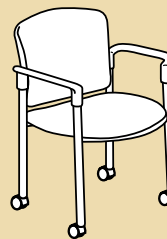

Seating

Pagoda®

HON®

Smart now. Smarter later.

The anywhere chair.

Pagoda has long been one of The HON Company's most popular seating choices because it goes just about anywhere – reception, training, hospitality, healthcare...it even works well as an office guest chair. Pagoda stacks too – even when specified with arms and casters. And a new counter-height stool raises Pagoda's versatility yet another level.

800-833-3964
www.hon.com

Stacking chair or stool, fabric or wood back, arms or armless, casters or glides – Pagoda can be whatever you want it to be.

**Stacking Chair
w/arms**
4071

**Stacking Chair
w/wood back and arms**
4091

**Stacking Chair
w/o arms**
4073

**Mobile Stacking Chair
w/arms**
4075

**Mobile Stacking Chair
w/o arms**
4077

**Stool
w/fabric back**
4079

**Stool
w/wood back**
4099