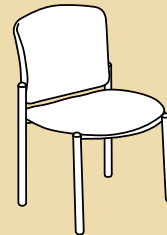

Seating

Pagoda®

HON®

Smart now. Smarter later.

The anywhere chair.

Pagoda has long been one of The HON Company's most popular seating choices because it goes just about anywhere – reception, training, hospitality, healthcare...it even works well as an office guest chair. Pagoda stacks too – even when specified with arms and casters. And a new counter-height stool raises Pagoda's versatility yet another level.

800-833-3964
www.hon.com

Stacking chair or stool, fabric or wood back, arms or armless, casters or glides – Pagoda can be whatever you want it to be.

**Stacking Chair
w/arms**
4071

**Stacking Chair
w/wood back and arms**
4091

**Stacking Chair
w/o arms**
4073

**Mobile Stacking Chair
w/arms**
4075

**Mobile Stacking Chair
w/o arms**
4077

**Stool
w/fabric back**
4079

**Stool
w/wood back**
4099