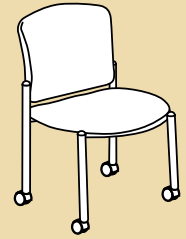

**Mobile Stacking Chair
w/o arms**
4077