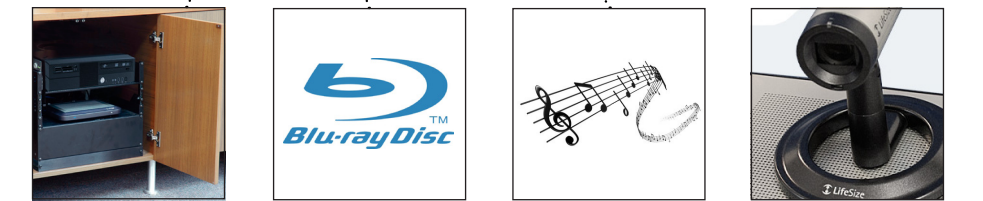

interactive

interactive

Our intuitive digital whiteboard enables users to write, mark up and save information with a single touch or stroke of the stylus. Touch controls switch between and utilize multiple applications such as: digital whiteboard/ notebook; laptop interface; internet; DVD; satellite and video conferencing. IMT is just that easy, set in place, plug it in and users are ready for full interactivity between people and technology.

inviting

inviting

Combine easy to use technology with beautiful wood furniture, what could be more inviting? IMT provides a solution that is all inclusive right from the integral racking housed in the credenza to the integrated components, touch screen and controls. IMT invites collaboration within the workplace and takes it to a whole new level.

innovative

innovative

IMT brings together leading integrated technology that enables quick and simple use. IMT is designed so that it can be easily updated to incorporate leading technology, making this product an instant hit for innovative IT professionals. Spend time collaborating on your business rather than wrestling with ineffective technology.